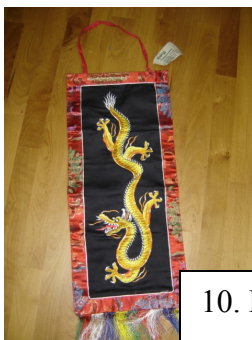

10. Dragon hanging